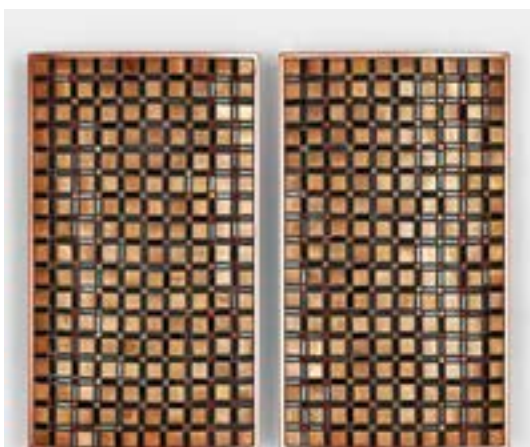

POLISHED
GOLD

SATIN
GOLD

SATIN
NICKEL

SCRAPE
BRONZE

DATA INDEX

ALVEO (left and right pull)

ARMSTRONG (left/right pull)

BAKER (left/right pull)

BROADWAY (left and right pull)

CLOUD (left/right pull)

FAUBOURG (left/right pull)

FENIX (left and right pull)

FITZGERALD (left/right pull)

FLORENTIA (left/right pull)

GATSBY (left and right pull)

GERSHWIN (left/right pull)