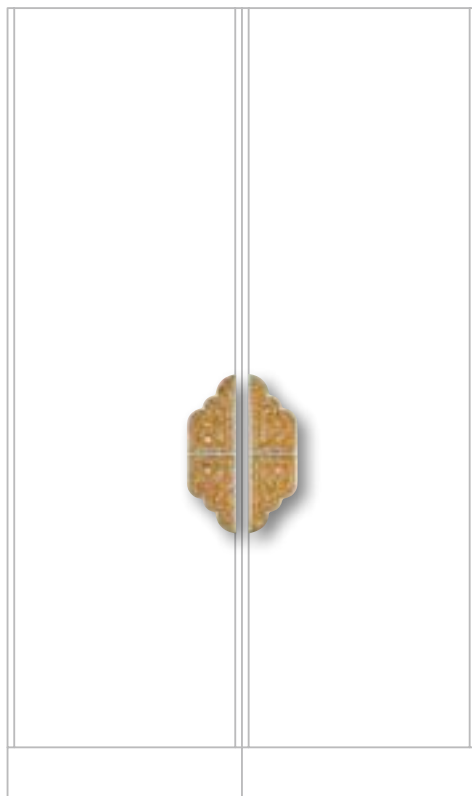

TAI
(left/right pull)
Adorned with Wee-Mosaic
Polished Gold Finish

W: 9,9 cm x H: 31,7 cm x D: 4 cm
W: 3 7/8" x H: 12 1/2" x D: 1 5/8"