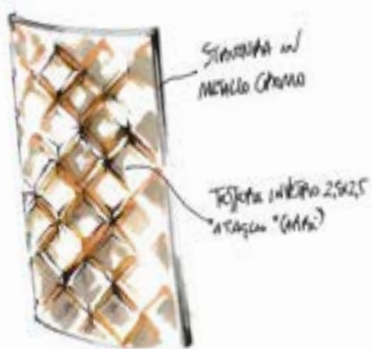

Designed by
Massimiliano Raggi