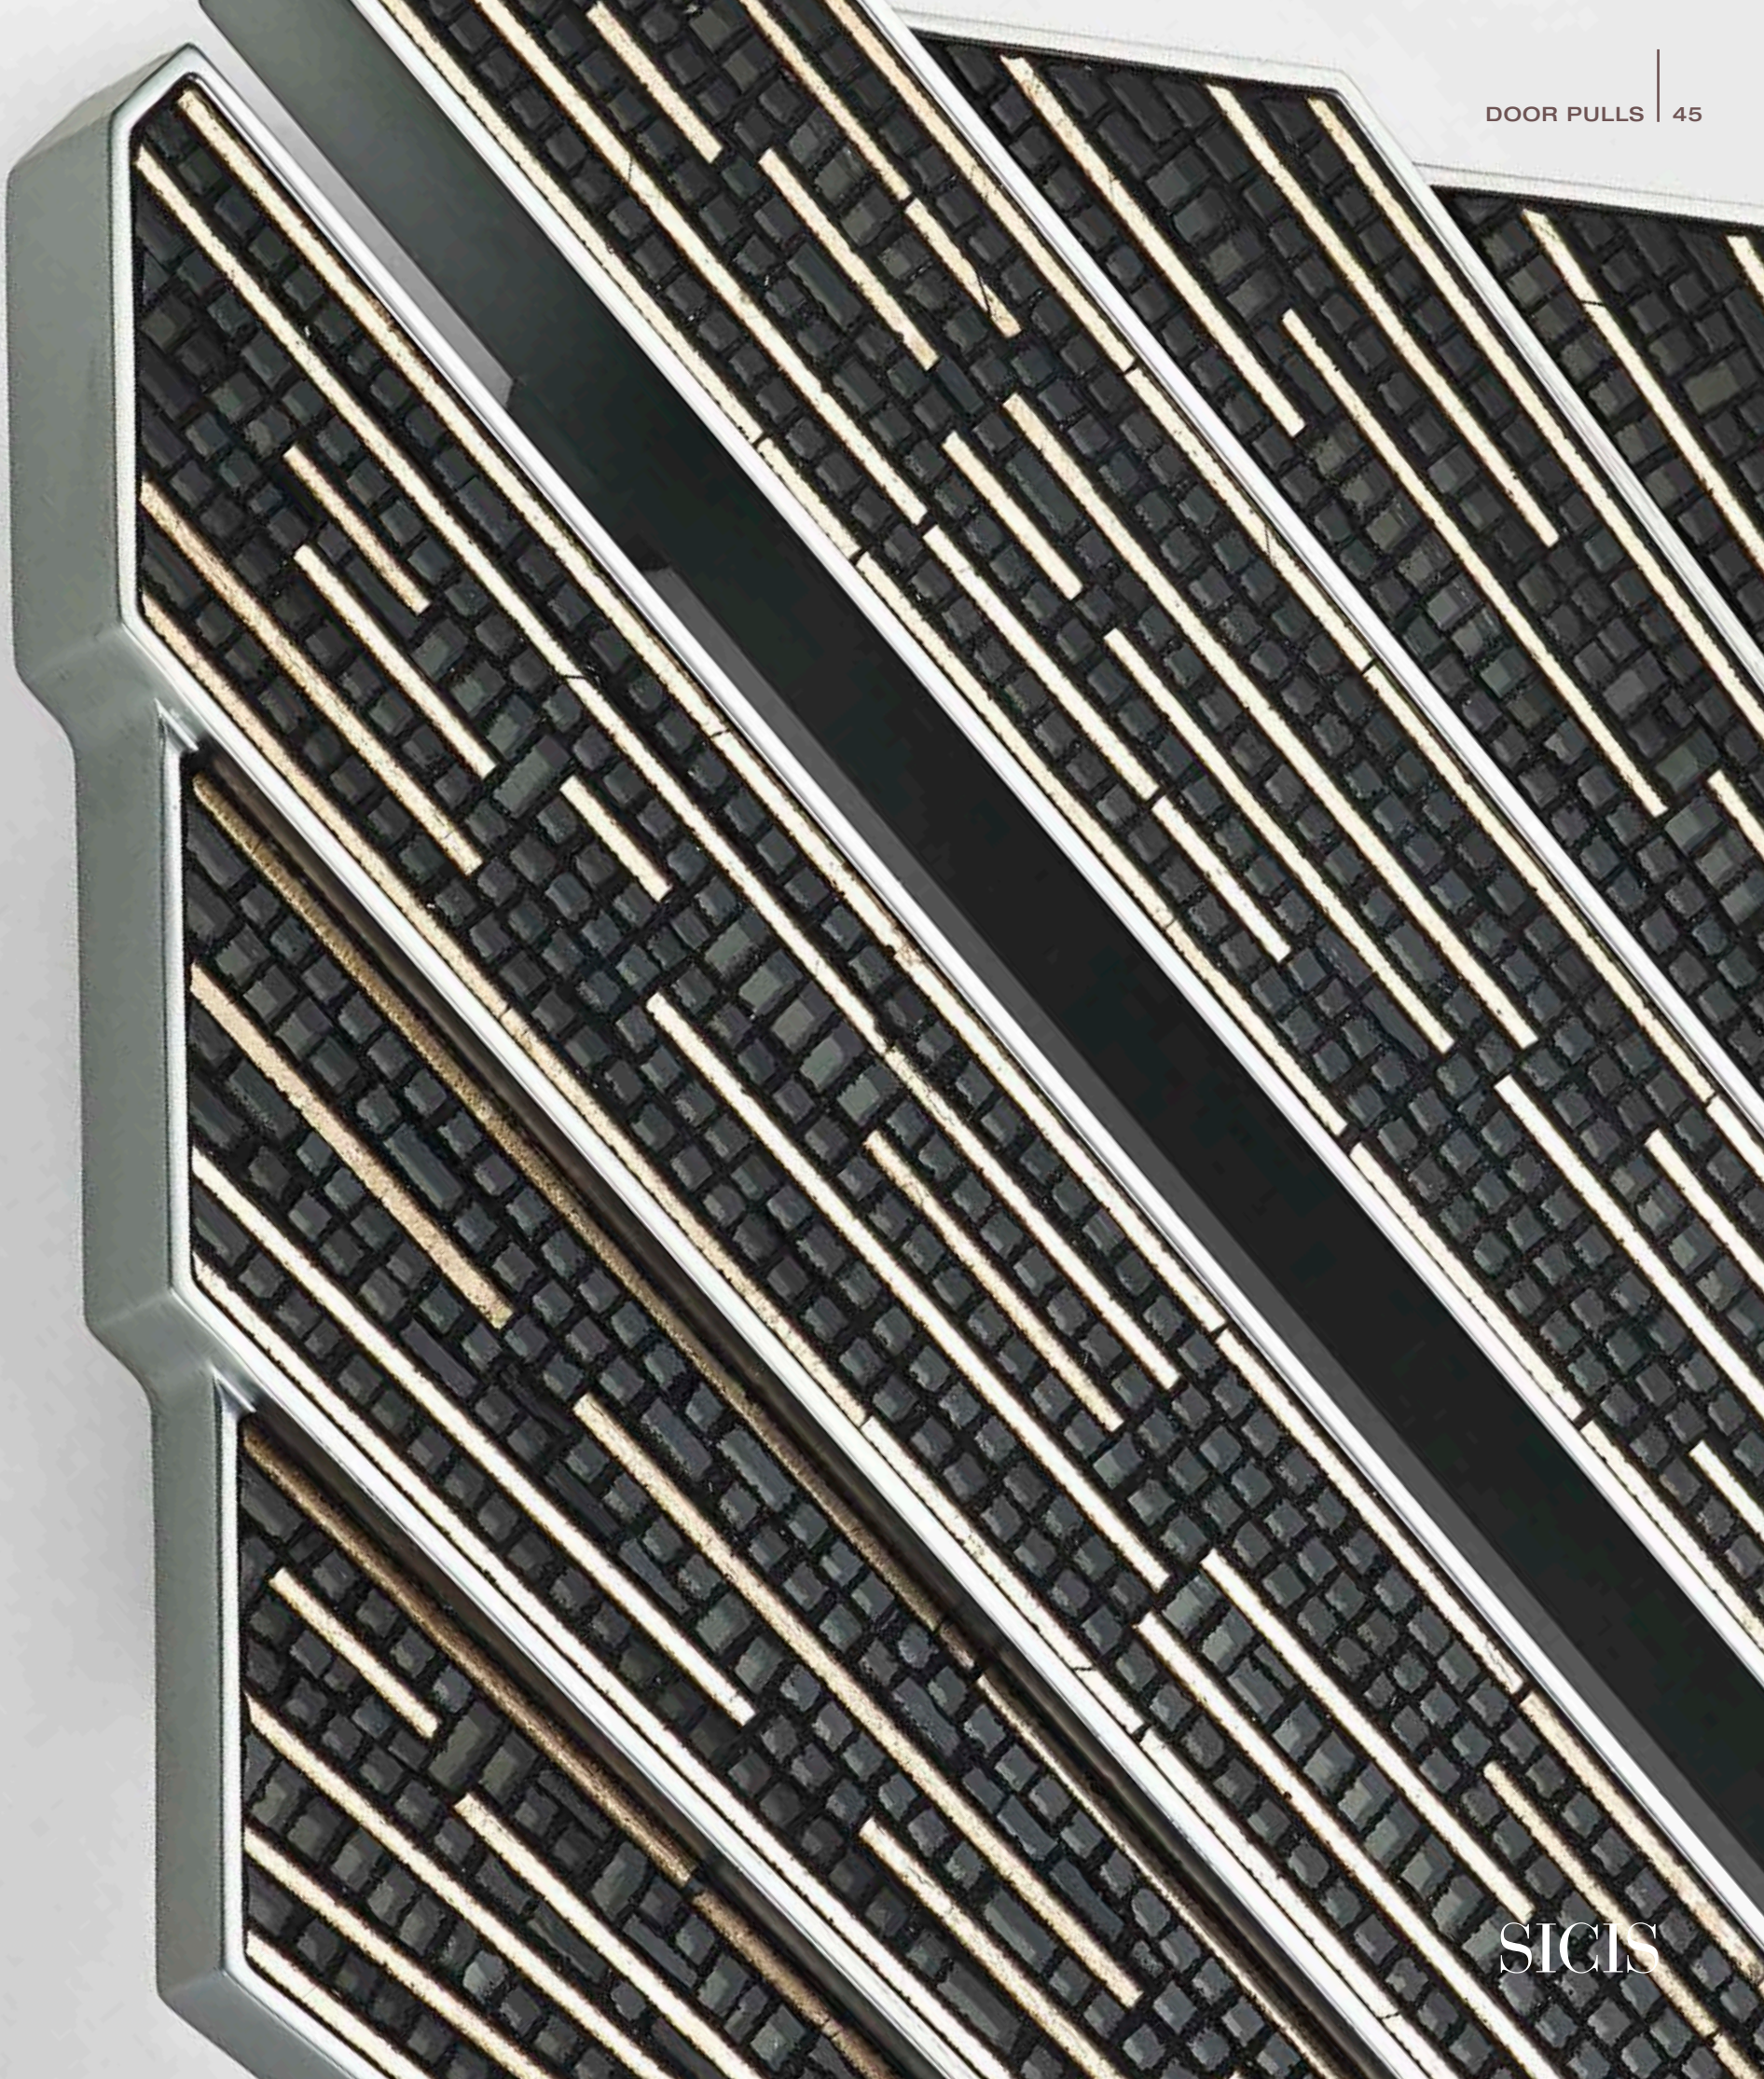

W: 25 cm x H 25 cm x D: 4,8 cm
W: 9 7/8" x H: 9 7/8" x D: 1 7/8"

SWING

SWING

(left and right pull)

Adorned with Wee-Mosaic "Plat 04"
Polished Chrome Finish

W: 14,5 cm x H: 40 cm x D: 5,5 cm
W: 5 3/4" x H: 15 3/4" x D: 2 1/8"