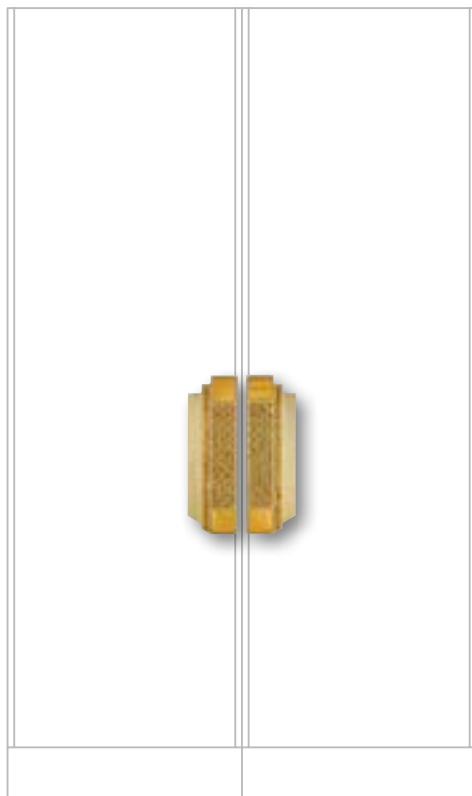

GATSBY
(left and right pull)

Adorned with Wee-Mosaic "Gold 10"
Polished Gold Finish

W: 11,2 cm x H: 35 cm x D: 4,8 cm
W: 4 3/8" x H: 13 3/4" x D: 1 7/8"