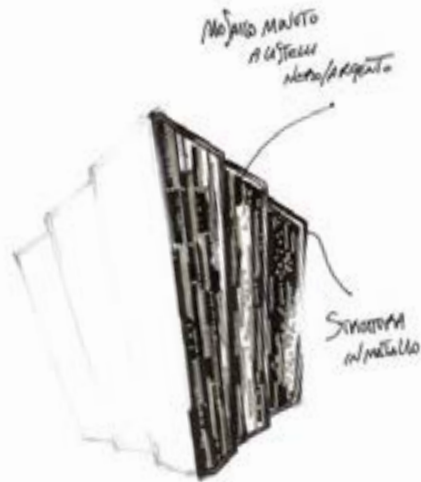

Designed by
Massimiliano Raggi