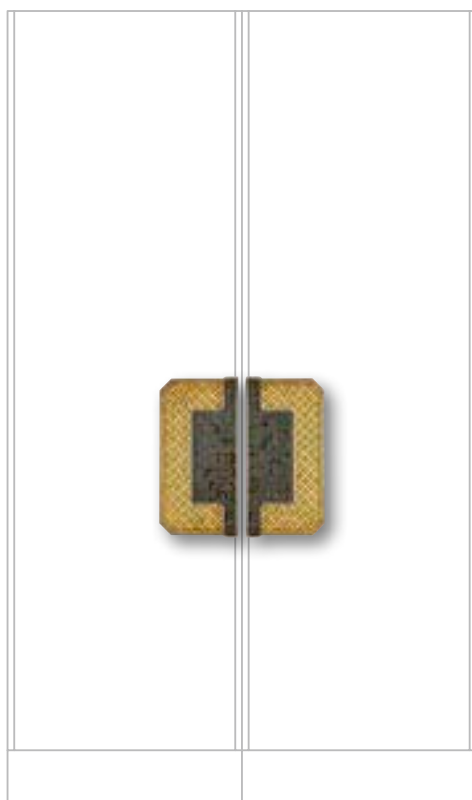

FAUBOURG

FAUBOURG (left/right pull)

Adorned with Wee-Mosaic "Gold 31"
Antique Bronze, Pol. Gold & Pol. Ebony Finishes

W: 18 cm x H: 45 cm x D: 5 cm
W: 7 1/8" x H: 17 3/4" x D: 2"

COCÒ

COCÒ (left/right pull)

Adorned with Wee-Mosaic "Gold 07 & Coli 02"
Gun Metal Finish

W: 20 cm x H: 40 cm x D: 5 cm
W: 7 7/8" x H: 15 3/4" x D: 2"

Struttura Maniglie: Lega di Alluminio
Per uso esterno, su richiesta.

Door Pulls Frame: Aluminium Alloy
For outdoor purposes, on demand.

SICIS