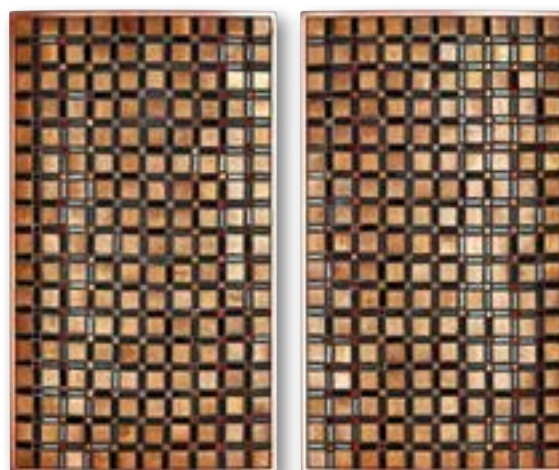

BAKER
(left/right pull)

Adorned with Wee-Mosaic "Coli 03"
Polished Copper Finish

W: 21,3 cm x H: 37 cm x D: 5,5 cm
W: 8 3/8" x H: 14 5/8" x D: 2 1/8"