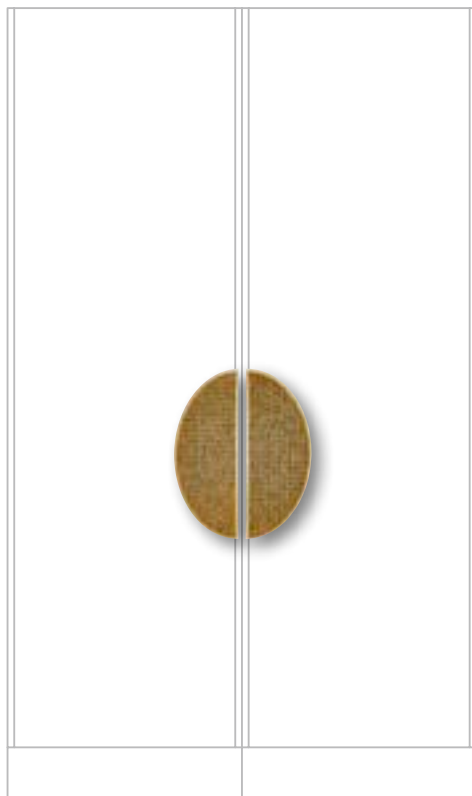

ALVEO

COROLLA

(left/right pull)

Adorned with Wee-Mosaic "Coro 01"
Satin Gold Finish

W: 10 cm x H: 20 cm x D: 4,8 cm
W: 3 7/8" x H: 7 7/8" x D: 1 7/8"

COROLLA

Struttura Maniglie: Lega di Alluminio
Per uso esterno, su richiesta.

W: 13 cm x H: 40 cm x D: 5,5 cm
W: 5 1/8" x H: 15 3/4" x D: 2 1/8"

BAKER
(left/right pull)

Adorned with Wee-Mosaic "Coli 03"
Polished Copper Finish

W: 21,3 cm x H: 37 cm x D: 5,5 cm
W: 8 3/8" x H: 14 5/8" x D: 2 1/8"

ARMSTRONG
(left/right pull)

Adorned with Wee-Mosaic "Gold 26"
Polished Gold Finish

W: 19 cm x H: 50 cm x D: 4,8 cm
W: 7 1/2" x H: 19 5/8" x D: 1 7/8"

ARMSTRONG

ARMSTRONG SILVER
(left/right pull)

Adorned with Wee-Mosaic "Plat 10"
Polished Chrome Finish