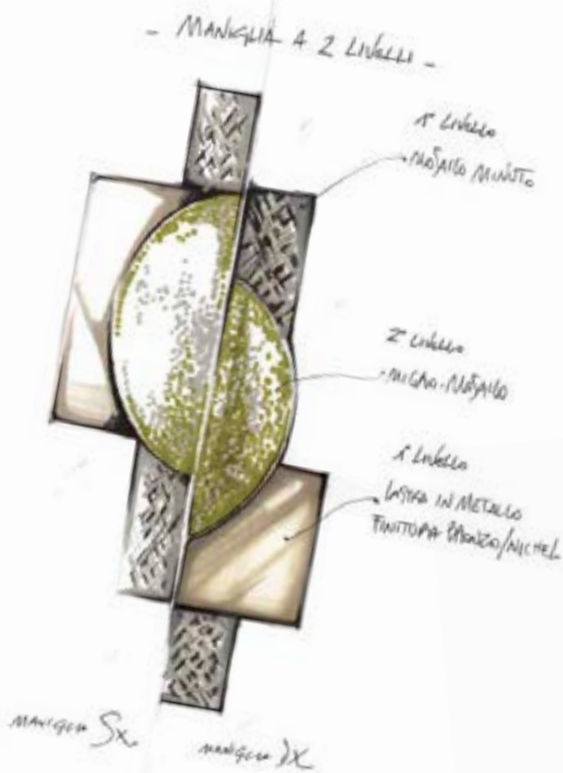

**DOOR
PULLS**
ADORNED WITH
**WEE
MOSAIC**

SICIS

DOOR
PULLS
ADORNED WITH
WEE
MOSAIC

SICIS

Designed by
Massimiliano Raggi

DOOR PULLS

DECO
(left and right pull)

Adorned with Wee-Mosaic "Deco 01"
Polished Gold, Mould & Scrape Bronze Finishes

W: 14 cm x H: 30 cm x D: 5 cm
W: 5 1/2" x H: 11 3/4" x D: 2"

ALVEO

(left and right pull)

Adorned with Wee-Mosaic "Alve 01"
Antique Bronze Finish

W: 11,7 cm x H: 22 cm x D: 4,8 cm
W: 4 5/8" x H: 8 5/8" x D: 1 7/8"

ALVEO

COROLLA

(left/right pull)

Adorned with Wee-Mosaic "Coro 01"
Satin Gold Finish

W: 10 cm x H: 20 cm x D: 4,8 cm
W: 3 7/8" x H: 7 7/8" x D: 1 7/8"

COROLLA

Struttura Maniglie: Lega di Alluminio
Per uso esterno, su richiesta.