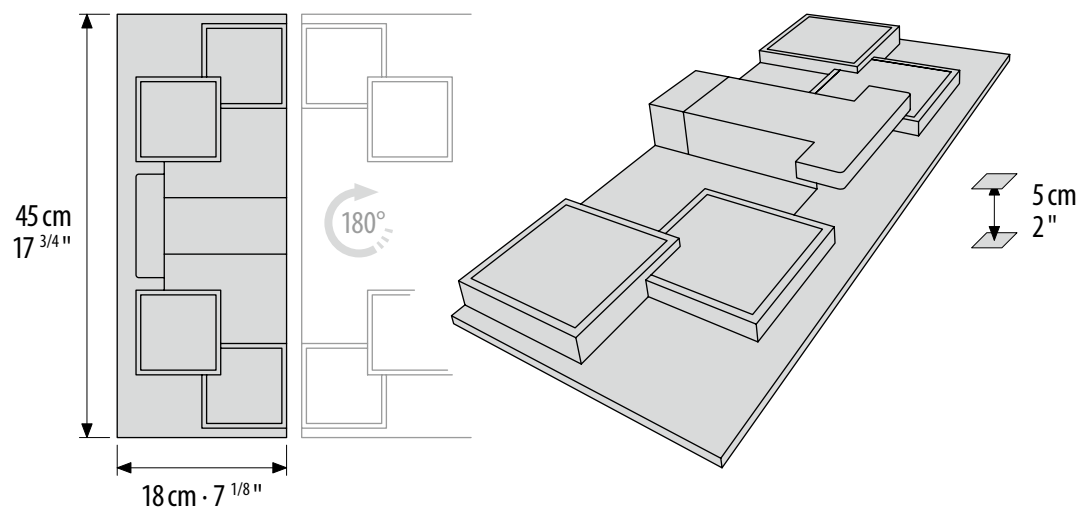

FENIX (left and right pull)