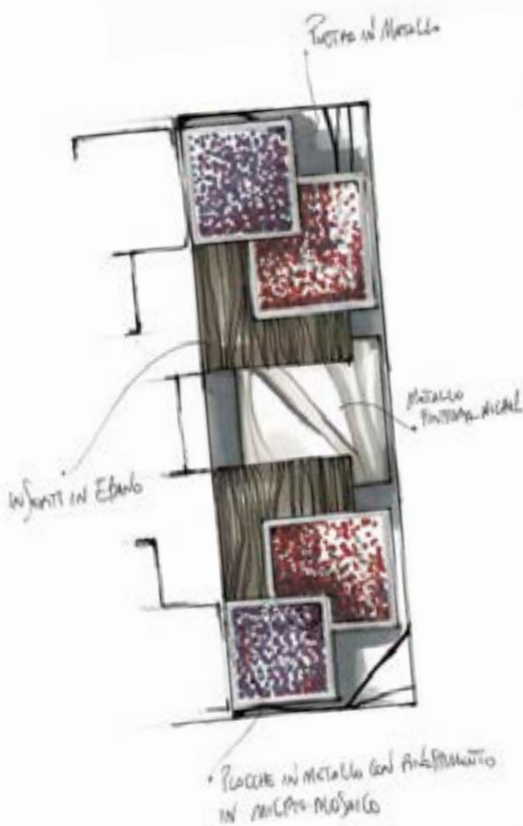

Designed by
Massimiliano Raggi