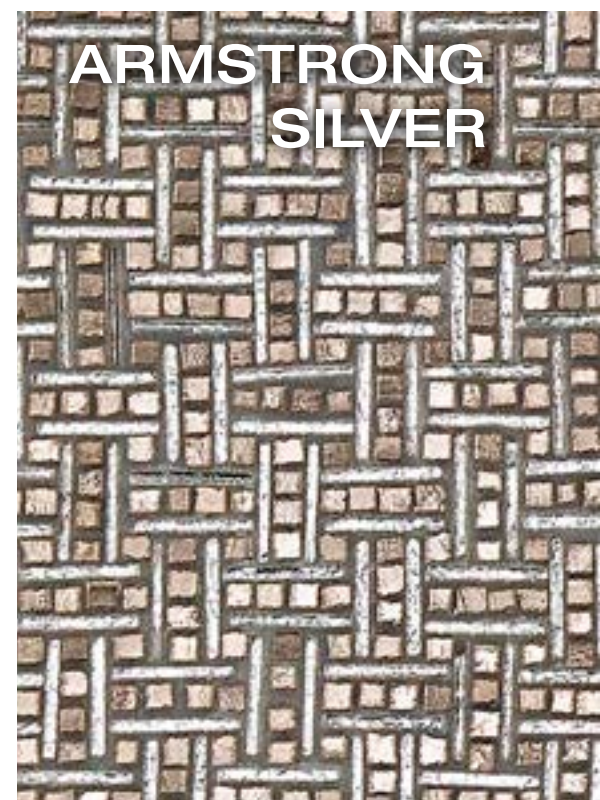

**ARMSTRONG
SILVER**