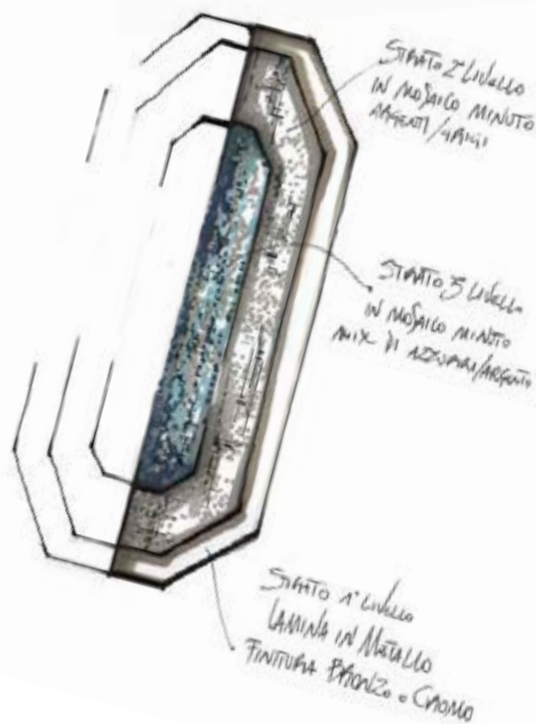

Designed by
Massimiliano Raggi