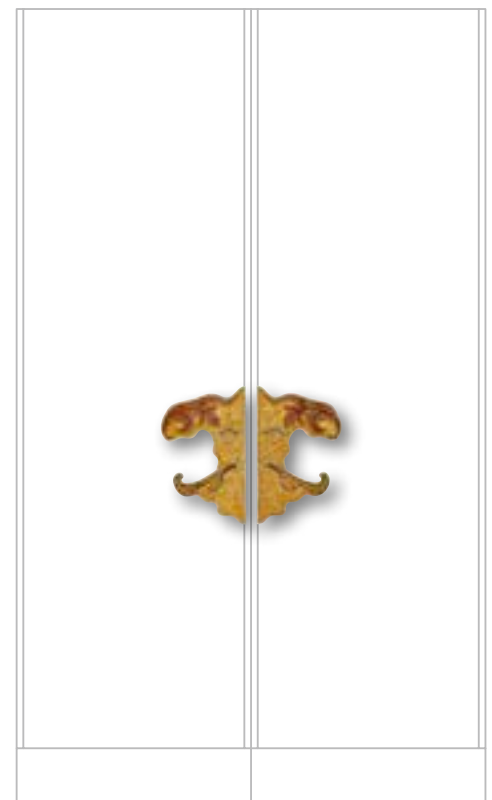

ALVEO

COROLLA

(left/right pull)

Adorned with Wee-Mosaic "Coro 01"
Satin Gold Finish

W: 10 cm x H: 20 cm x D: 4,8 cm
W: 3 7/8" x H: 7 7/8" x D: 1 7/8"

COROLLA

Struttura Maniglie: Lega di Alluminio
Per uso esterno, su richiesta.

LUNE

LUNE

(left and right pull)

Adorned with Wee-Mosaic "Lune 01"
Pol. Chrome, Satin Nickel & Bronze Gauze Finishes

W: 41,5 cm x H: 40,4 cm x D: 4,8 cm
W: 16 3/8" x H: 15 7/8" x D: 1 7/8"

TUBE

(left/right pull)

Adorned with Wee-Mosaic "Tube 01"
Polished Chrome & Mould Bronze Finishes

W: 4,6 cm x H: 20 cm x D: 7,1 cm
W: 1 3/4" x H: 7 7/8" x D: 2 3/4"

SIAM

(left/right pull)

Antique Bronze Finish

W: 7 cm · H: 40 cm · D: 9,5 cm
W: 2 3/4" · H: 15 3/4" · D: 3 3/4"

Struttura Maniglie: Lega di Alluminio
Per uso esterno, su richiesta.

Door Pulls Frame: Aluminium Alloy
For outdoor purposes, on demand.

SICIS

MAIA
(left/right pull)
 Adorned with Wee-Mosaic
Polished Gold Finish
 W: 16,1 cm x H: 36,9 cm x D: 4 cm
 W: 6 3/8" x H: 14 1/2" x D: 1 5/8"