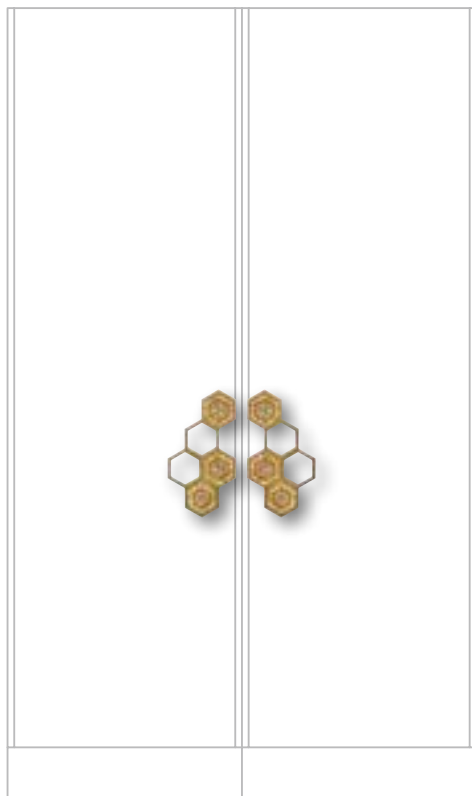

**DOOR
PULLS**
ADORNED WITH
**WEE
MOSAIC**

SICIS

DOOR
PULLS
ADORNED WITH
WEE
MOSAIC

SICIS

Designed by
Massimiliano Raggi

DOOR PULLS

DECO
(left and right pull)

Adorned with Wee-Mosaic "Deco 01"
Polished Gold, Mould & Scrape Bronze Finishes

W: 14 cm x H: 30 cm x D: 5 cm
W: 5 1/2" x H: 11 3/4" x D: 2"

ALVEO

(left and right pull)

Adorned with Wee-Mosaic "Alve 01"
Antique Bronze Finish

W: 11,7 cm x H: 22 cm x D: 4,8 cm
W: 4 5/8" x H: 8 5/8" x D: 1 7/8"

ALVEO

COROLLA

(left/right pull)

Adorned with Wee-Mosaic "Coro 01"
Satin Gold Finish

W: 10 cm x H: 20 cm x D: 4,8 cm
W: 3 7/8" x H: 7 7/8" x D: 1 7/8"

COROLLA

Struttura Maniglie: Lega di Alluminio
Per uso esterno, su richiesta.

LUNE

LUNE

(left and right pull)

Adorned with Wee-Mosaic "Lune 01"
Pol. Chrome, Satin Nickel & Bronze Gauze Finishes

W: 41,5 cm x H: 40,4 cm x D: 4,8 cm
W: 16 3/8" x H: 15 7/8" x D: 1 7/8"

TUBE

(left/right pull)