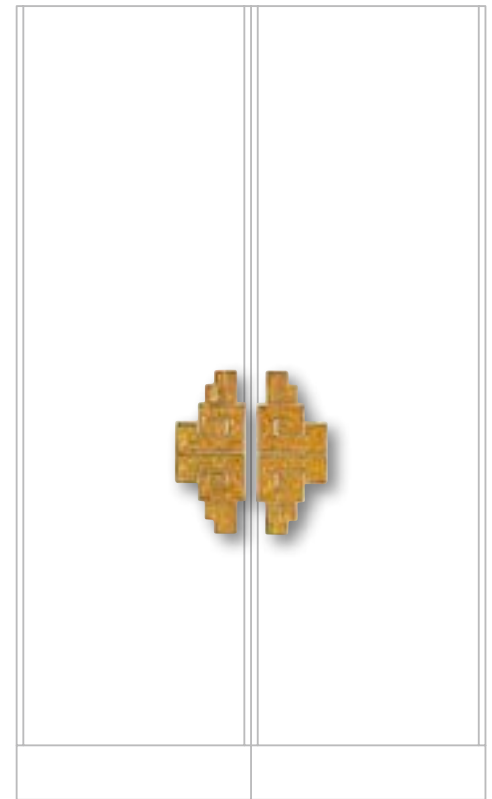

ALVEO

COROLLA

(left/right pull)

Adorned with Wee-Mosaic "Coro 01"
Satin Gold Finish

W: 10 cm x H: 20 cm x D: 4,8 cm
W: 3 7/8" x H: 7 7/8" x D: 1 7/8"

COROLLA

Struttura Maniglie: Lega di Alluminio
Per uso esterno, su richiesta.

LUNE

LUNE

(left and right pull)

Adorned with Wee-Mosaic "Lune 01"
Pol. Chrome, Satin Nickel & Bronze Gauze Finishes

W: 41,5 cm x H: 40,4 cm x D: 4,8 cm
W: 16 3/8" x H: 15 7/8" x D: 1 7/8"

TUBE

(left/right pull)

Adorned with Wee-Mosaic "Tube 01"
Polished Chrome & Mould Bronze Finishes

W: 4,6 cm x H: 20 cm x D: 7,1 cm
W: 1 3/4" x H: 7 7/8" x D: 2 3/4"

SIAM

(left/right pull)

Antique Bronze Finish

W: 7 cm · H: 40 cm · D: 9,5 cm
W: 2 3/4" · H: 15 3/4" · D: 3 3/4"

Struttura Maniglie: Lega di Alluminio
Per uso esterno, su richiesta.

Door Pulls Frame: Aluminium Alloy
For outdoor purposes, on demand.

SICIS

MAIA
(left/right pull)
 Adorned with Wee-Mosaic
Polished Gold Finish
 W: 16,1 cm x H: 36,9 cm x D: 4 cm
 W: 6 3/8" x H: 14 1/2" x D: 1 5/8"