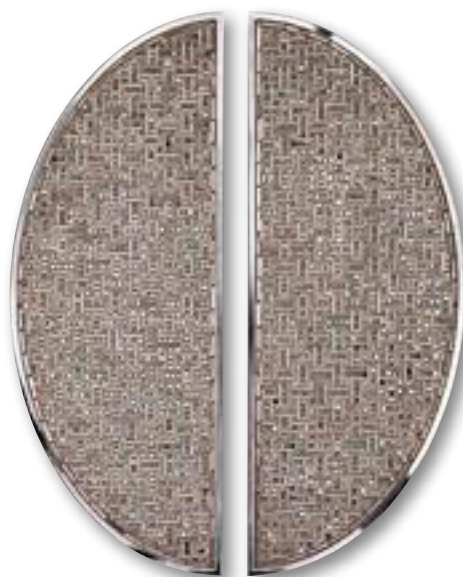

ARMSTRONG SILVER
(left/right pull)

Adorned with Wee-Mosaic "Plat 10"
Polished Chrome Finish

W: 19 cm x H: 50 cm x D: 4,8 cm
W: 7 1/2" x H: 19 5/8" x D: 1 7/8"