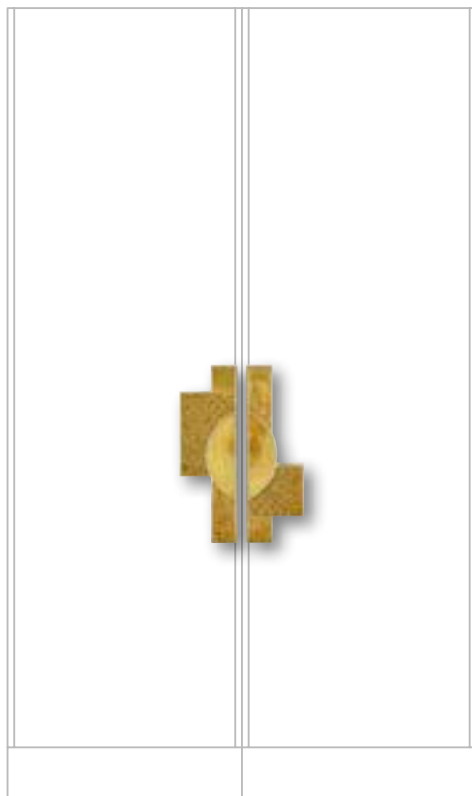

ALVEO

COROLLA

(left/right pull)

Adorned with Wee-Mosaic "Coro 01"
Satin Gold Finish

W: 10 cm x H: 20 cm x D: 4,8 cm
W: 3 7/8" x H: 7 7/8" x D: 1 7/8"

COROLLA

Struttura Maniglie: Lega di Alluminio
Per uso esterno, su richiesta.

FENIX

FENIX
(left and right pull)
 Adorned with Wee-Mosaic
 Polished Gold Finish
 W: 13,6 cm x H: 43 cm x D: 4 cm
 W: 5³/₈" x H: 16⁷/₈" x D: 1⁵/₈"

BROADWAY
(left and right pull)

Adorned with Wee-Mosaic "Gold 13 & 32"
Polished Gold Finish