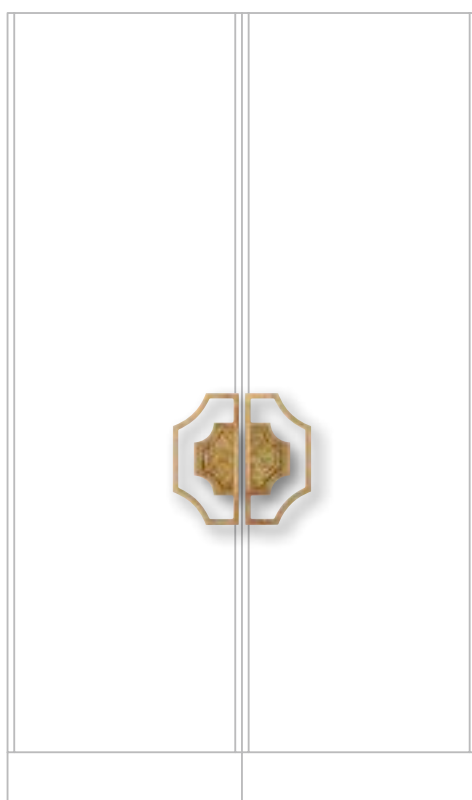

W: 14 cm x H: 30 cm x D: 5 cm
W: 5 1/2" x H: 11 3/4" x D: 2"

ALVEO

(left and right pull)

Adorned with Wee-Mosaic "Alve 01"
Antique Bronze Finish

W: 11,7 cm x H: 22 cm x D: 4,8 cm
W: 4 5/8" x H: 8 5/8" x D: 1 7/8"

ALVEO

COROLLA

(left/right pull)

Adorned with Wee-Mosaic "Coro 01"
Satin Gold Finish

W: 10 cm x H: 20 cm x D: 4,8 cm
W: 3 7/8" x H: 7 7/8" x D: 1 7/8"

COROLLA

Struttura Maniglie: Lega di Alluminio
Per uso esterno, su richiesta.

Door Pulls Frame: Aluminium Alloy
For outdoor purposes, on demand.

SICIS

PLANET

PLANET

(left and right pull)

Adorned with Wee-Mosaic "Plan 01"
Antique Bronze Finish

W: 14,9 cm x H: 22 cm x D: 4,8 cm
W: 5 7/8" x H: 8 5/8" x D: 1 7/8"

LUNE

LUNE

(left and right pull)

Adorned with Wee-Mosaic "Lune 01"
Pol. Chrome, Satin Nickel & Bronze Gauze Finishes

W: 41,5 cm x H: 40,4 cm x D: 4,8 cm
W: 16 3/8" x H: 15 7/8" x D: 1 7/8"

TUBE

(left/right pull)