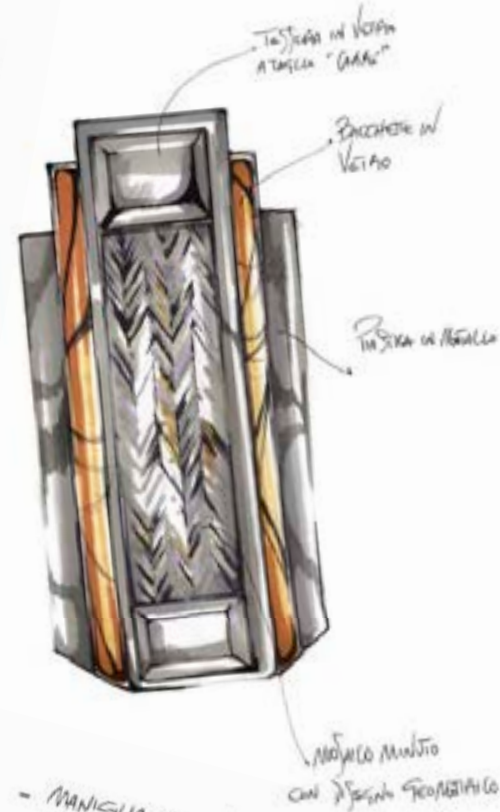

Designed by
Massimiliano Raggi