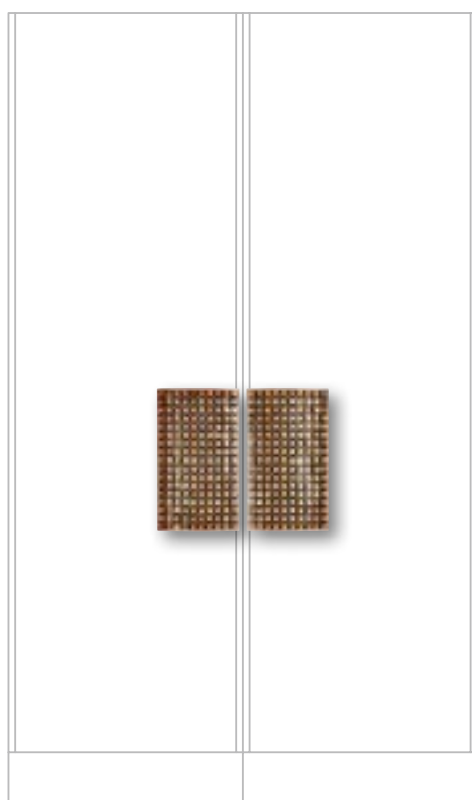

BAKER
(left/right pull)

Adorned with Wee-Mosaic "Coli 03"
Polished Copper Finish

W: 21,3 cm x H: 37 cm x D: 5,5 cm
W: 8 3/8" x H: 14 5/8" x D: 2 1/8"